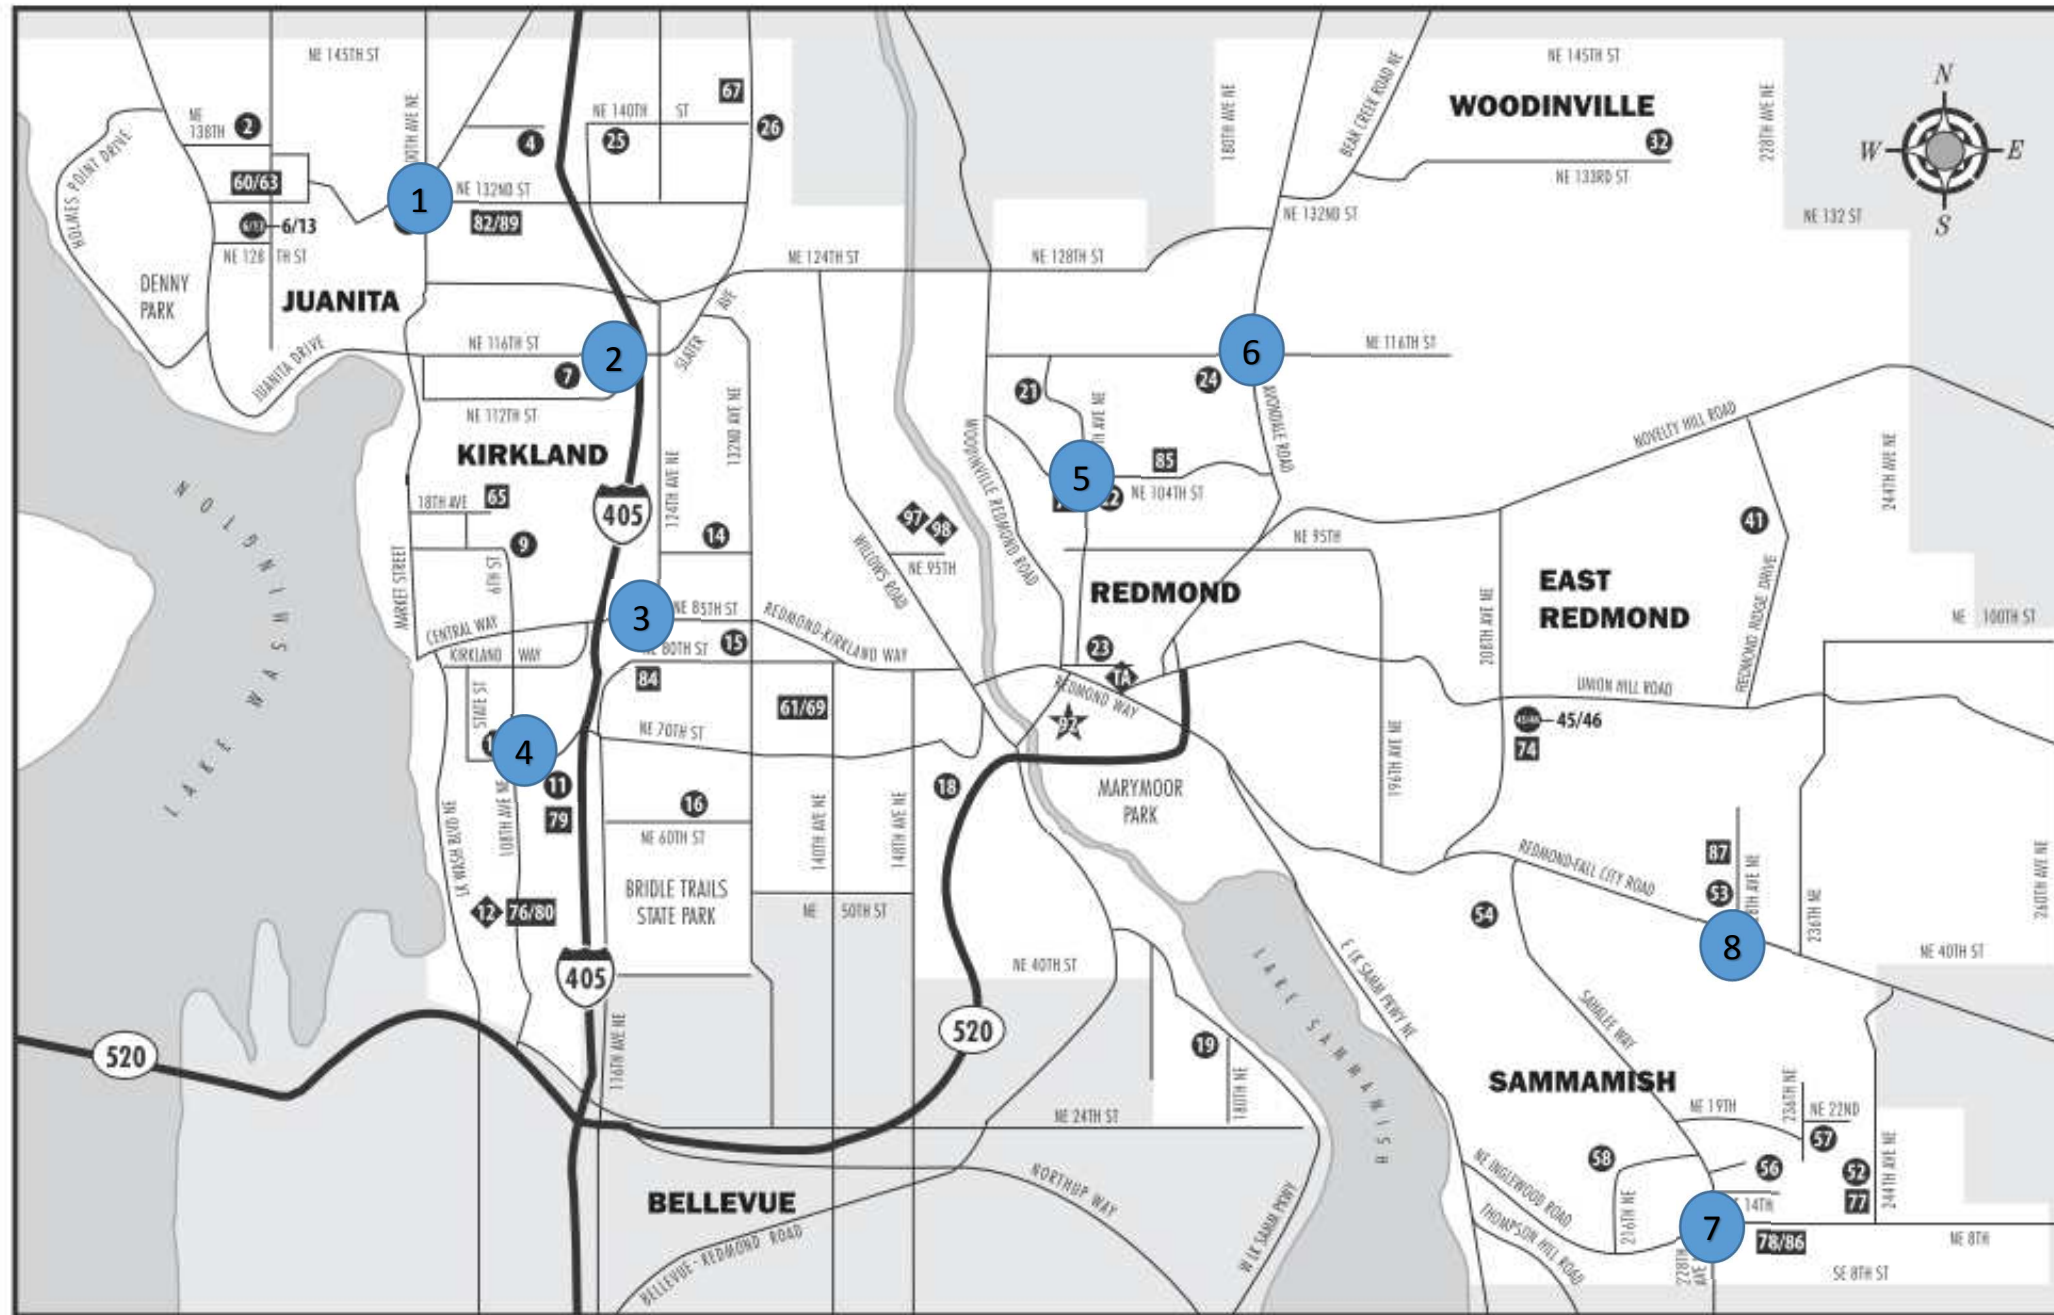

LAKE WASHINGTON SCHOOL DISTRICT

This map is intended to show general district boundaries. For more information call the **LWSD Transportation Department at (425) 936-1120**.

SYMBOL CODES:

- ★
RESOURCE CENTER/ADMINISTRATION
- ELEMENTARY SCHOOLS
- MIDDLE SCHOOLS
- HIGH SCHOOLS
- ◆
OTHER PROGRAMS

Wednesday, April 13 Before and After School Sign Waving		
1	Juanita Elementary	NE 132 nd Street & 100 th Ave NE
2	Bell Elementary	98 th Ave NE & NE 116 th Street
3	Lake Washington HS	NE 85 th Street & 120 th Ave NE
4	Community Schools/ICS	108 th Ave NE & NE 68 th Street
5	Redmond MS	166 th Ave NE & NE 104 th Street
6	Einstein Elementary	Avondale Road NE & NE 116 th Street
7	Inglewood MS	228 th Ave NE & NE 8 th Street
8	Tesla (STEM)	Redmond-Fall City Rd & 228 th Ave NE