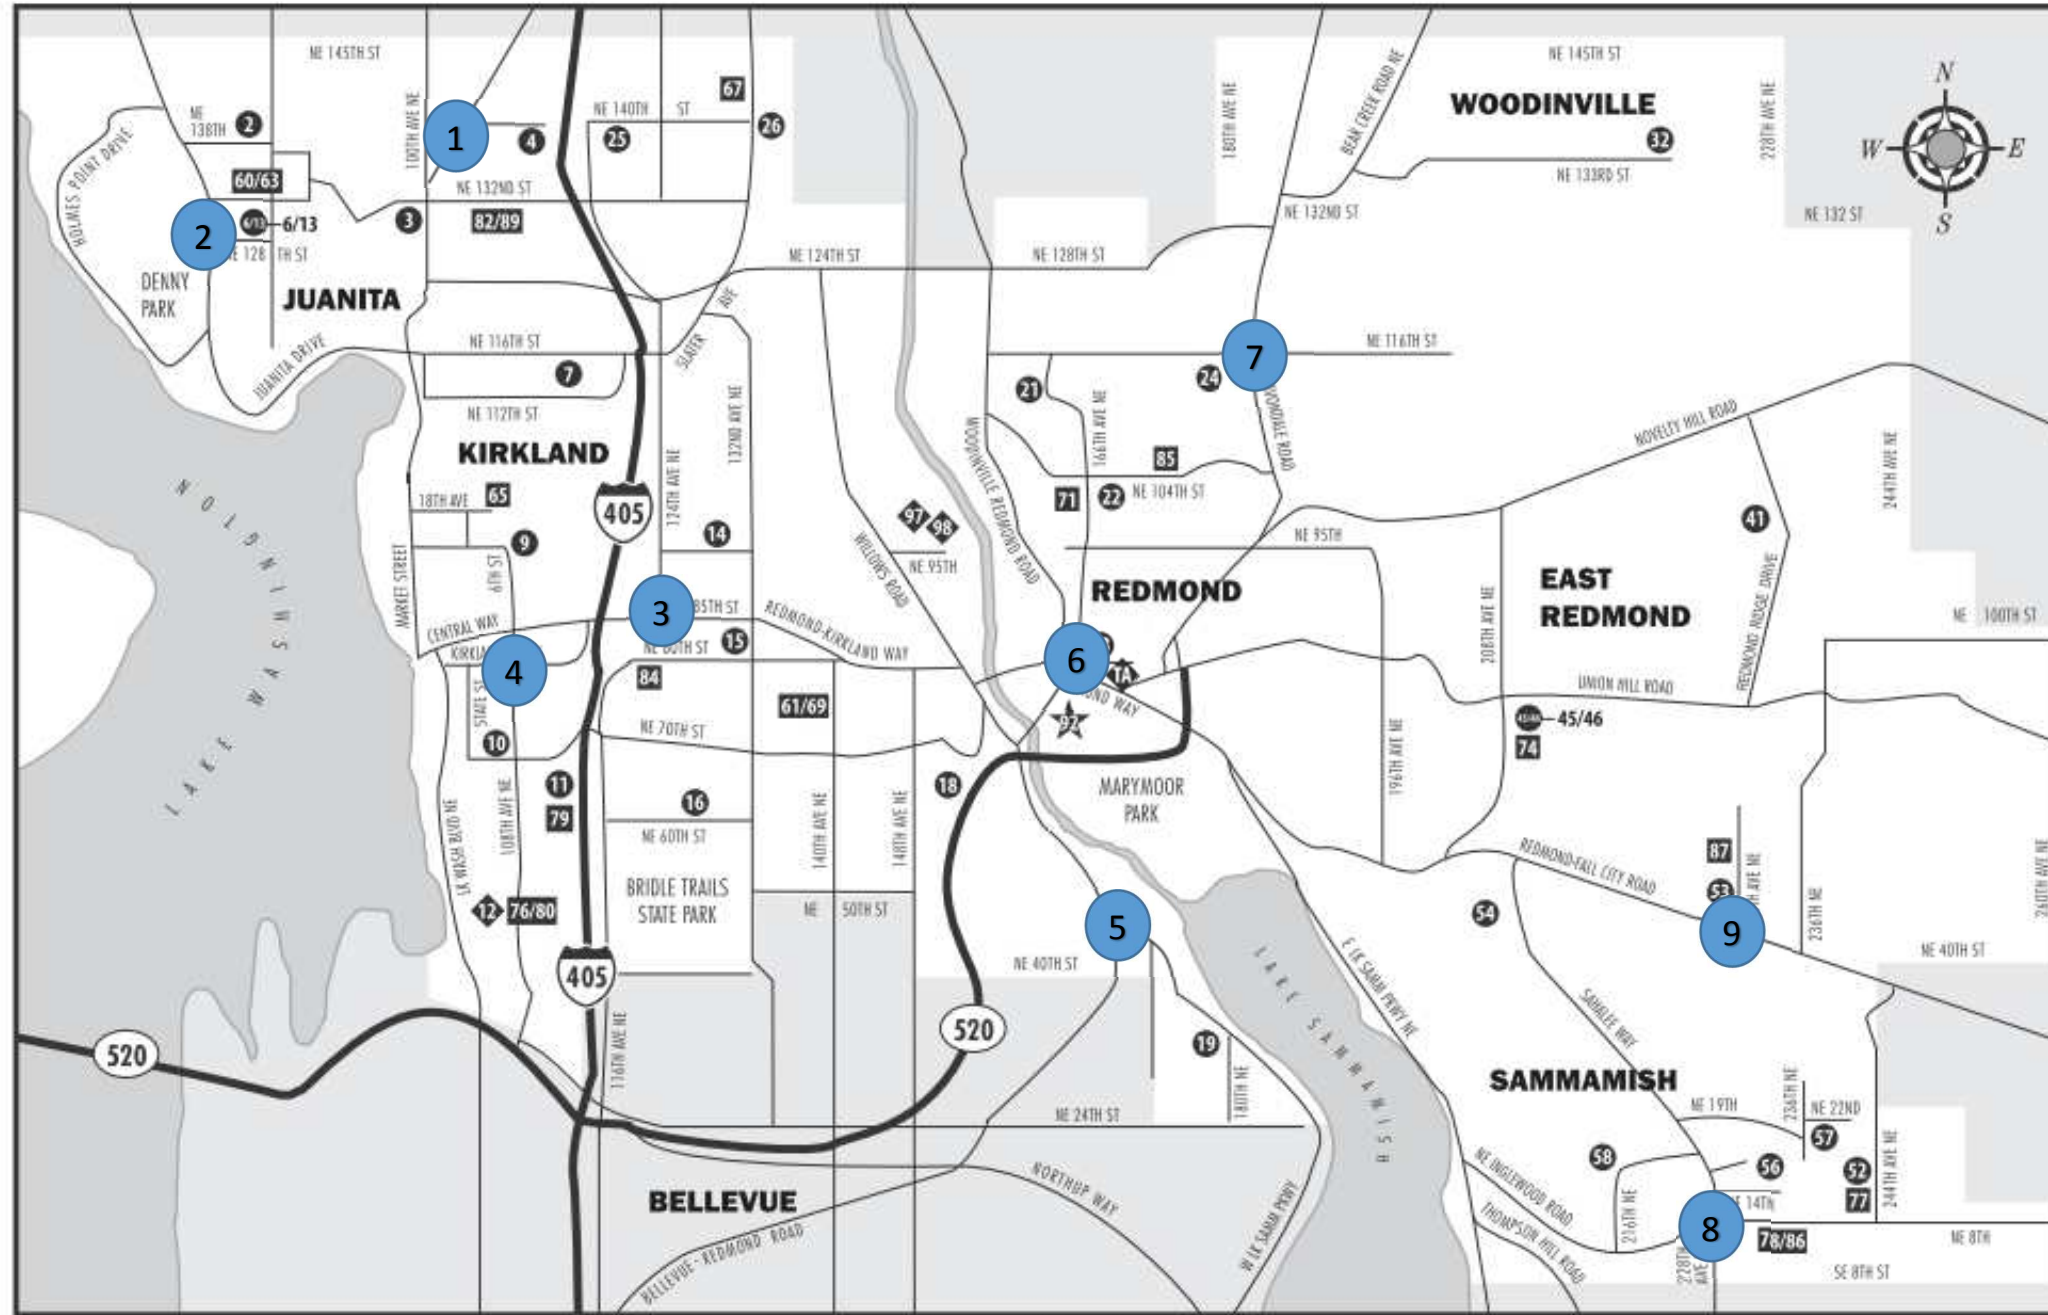

# LAKE WASHINGTON SCHOOL DISTRICT

Wednesday, April 20 Before and After School Sign Waving		
1	<b>Keller Elementary</b>	Juanita Woodinville Way NE & NE 137 <sup>th</sup> Place
2	<b>Sandburg/Discovery</b>	Juanita Drive & NE 132 Ave NE
3	<b>Twain Elementary</b>	NE 85 <sup>th</sup> Street & 124 <sup>th</sup> Ave NE
4	<b>Kirkland MS</b>	Central Way & 6 <sup>th</sup> Street
5	<b>Audubon Elementary</b>	West Lake Sammamish PKWY NE & NE Bellevue-Redmond Road
6	<b>Redmond Elementary</b>	NE Redmond Way & 166 <sup>th</sup> Ave NE
7	<b>Wilder Elementary</b>	Avondale Road NE & NE 132 <sup>nd</sup> Street
8	<b>East Lake HS/ Renaissance</b>	228 <sup>th</sup> Ave NE & NE 8 <sup>th</sup> Street
9	<b>Alcott Elementary</b>	Redmond-Fall City Rd & 228 <sup>th</sup> Ave NE

This map is intended to show general district boundaries. For more information call the **LWSD Transportation Department at (425) 936-1120**.

**SYMBOL CODES:**

- ★  
RESOURCE CENTER/ADMINISTRATION
- ELEMENTARY SCHOOLS
- MIDDLE SCHOOLS
- HIGH SCHOOLS
- ◆  
OTHER PROGRAMS