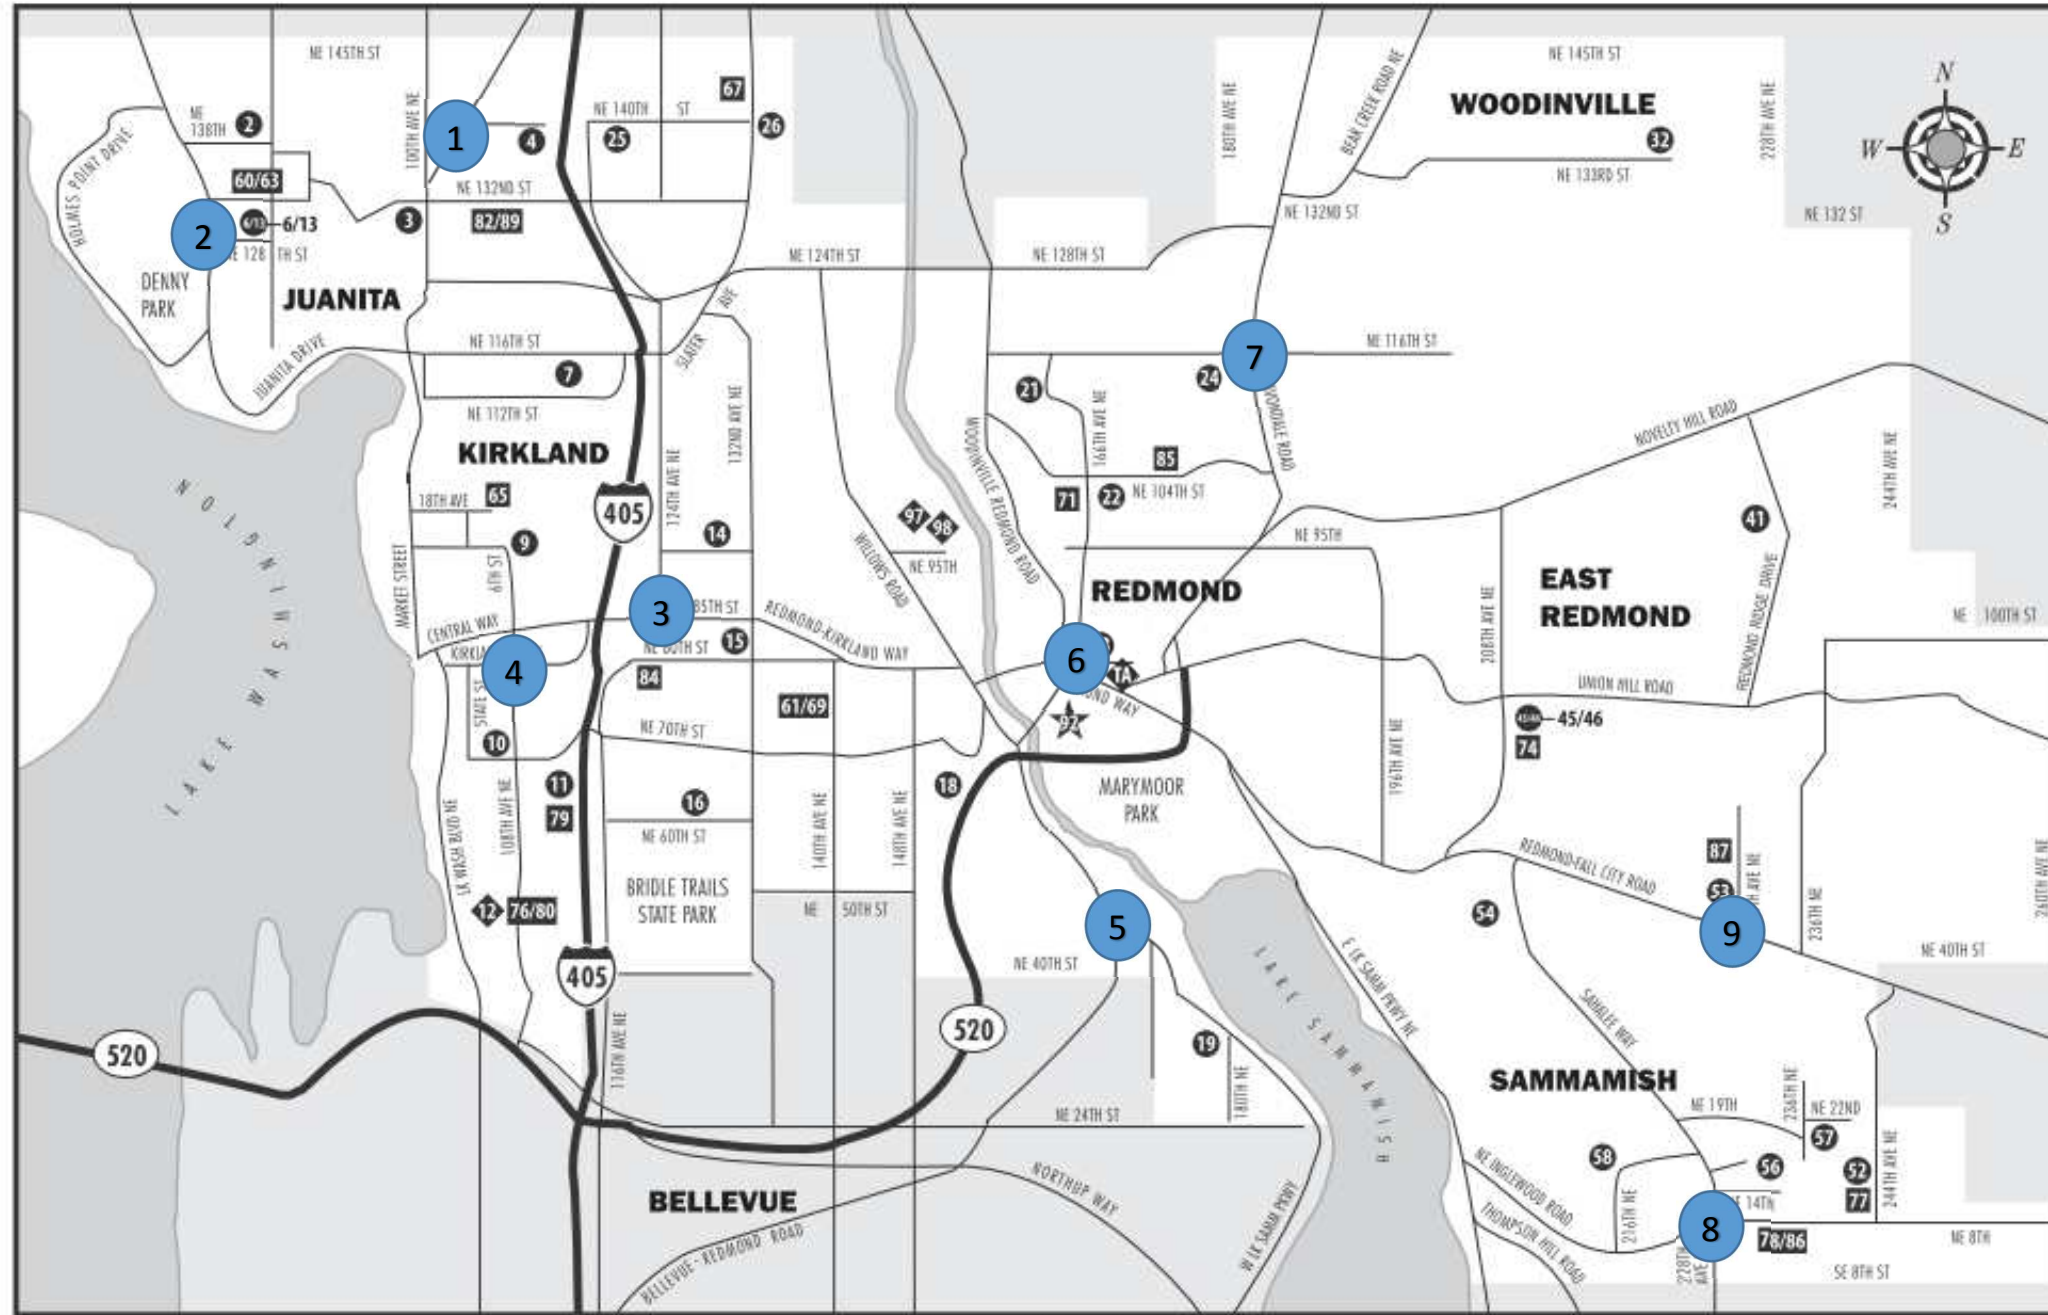

LAKE WASHINGTON SCHOOL DISTRICT

Wednesday, April 20 Before and After School Sign Waving

1	Keller Elementary	Juanita Woodinville Way NE & NE 137 th Place
2	Sandburg/Discovery	Juanita Drive & NE 132 Ave NE
3	Twain Elementary	NE 85 th Street & 124 th Ave NE
4	Kirkland MS	Central Way & 6 th Street
5	Audubon Elementary	West Lake Sammamish PKWY NE & NE Bellevue-Redmond Road
6	Redmond Elementary	NE Redmond Way & 166 th Ave NE
7	Wilder Elementary	Avondale Road NE & NE 132 nd Street
8	East Lake HS/ Renaissance	228 th Ave NE & NE 8 th Street
9	Alcott Elementary	Redmond-Fall City Rd & 228 th Ave NE

This map is intended to show general district boundaries. For more information call the **LWSD Transportation Department at (425) 936-1120**.

SYMBOL CODES:

★
RESOURCE CENTER/ADMINISTRATION

●
ELEMENTARY SCHOOLS