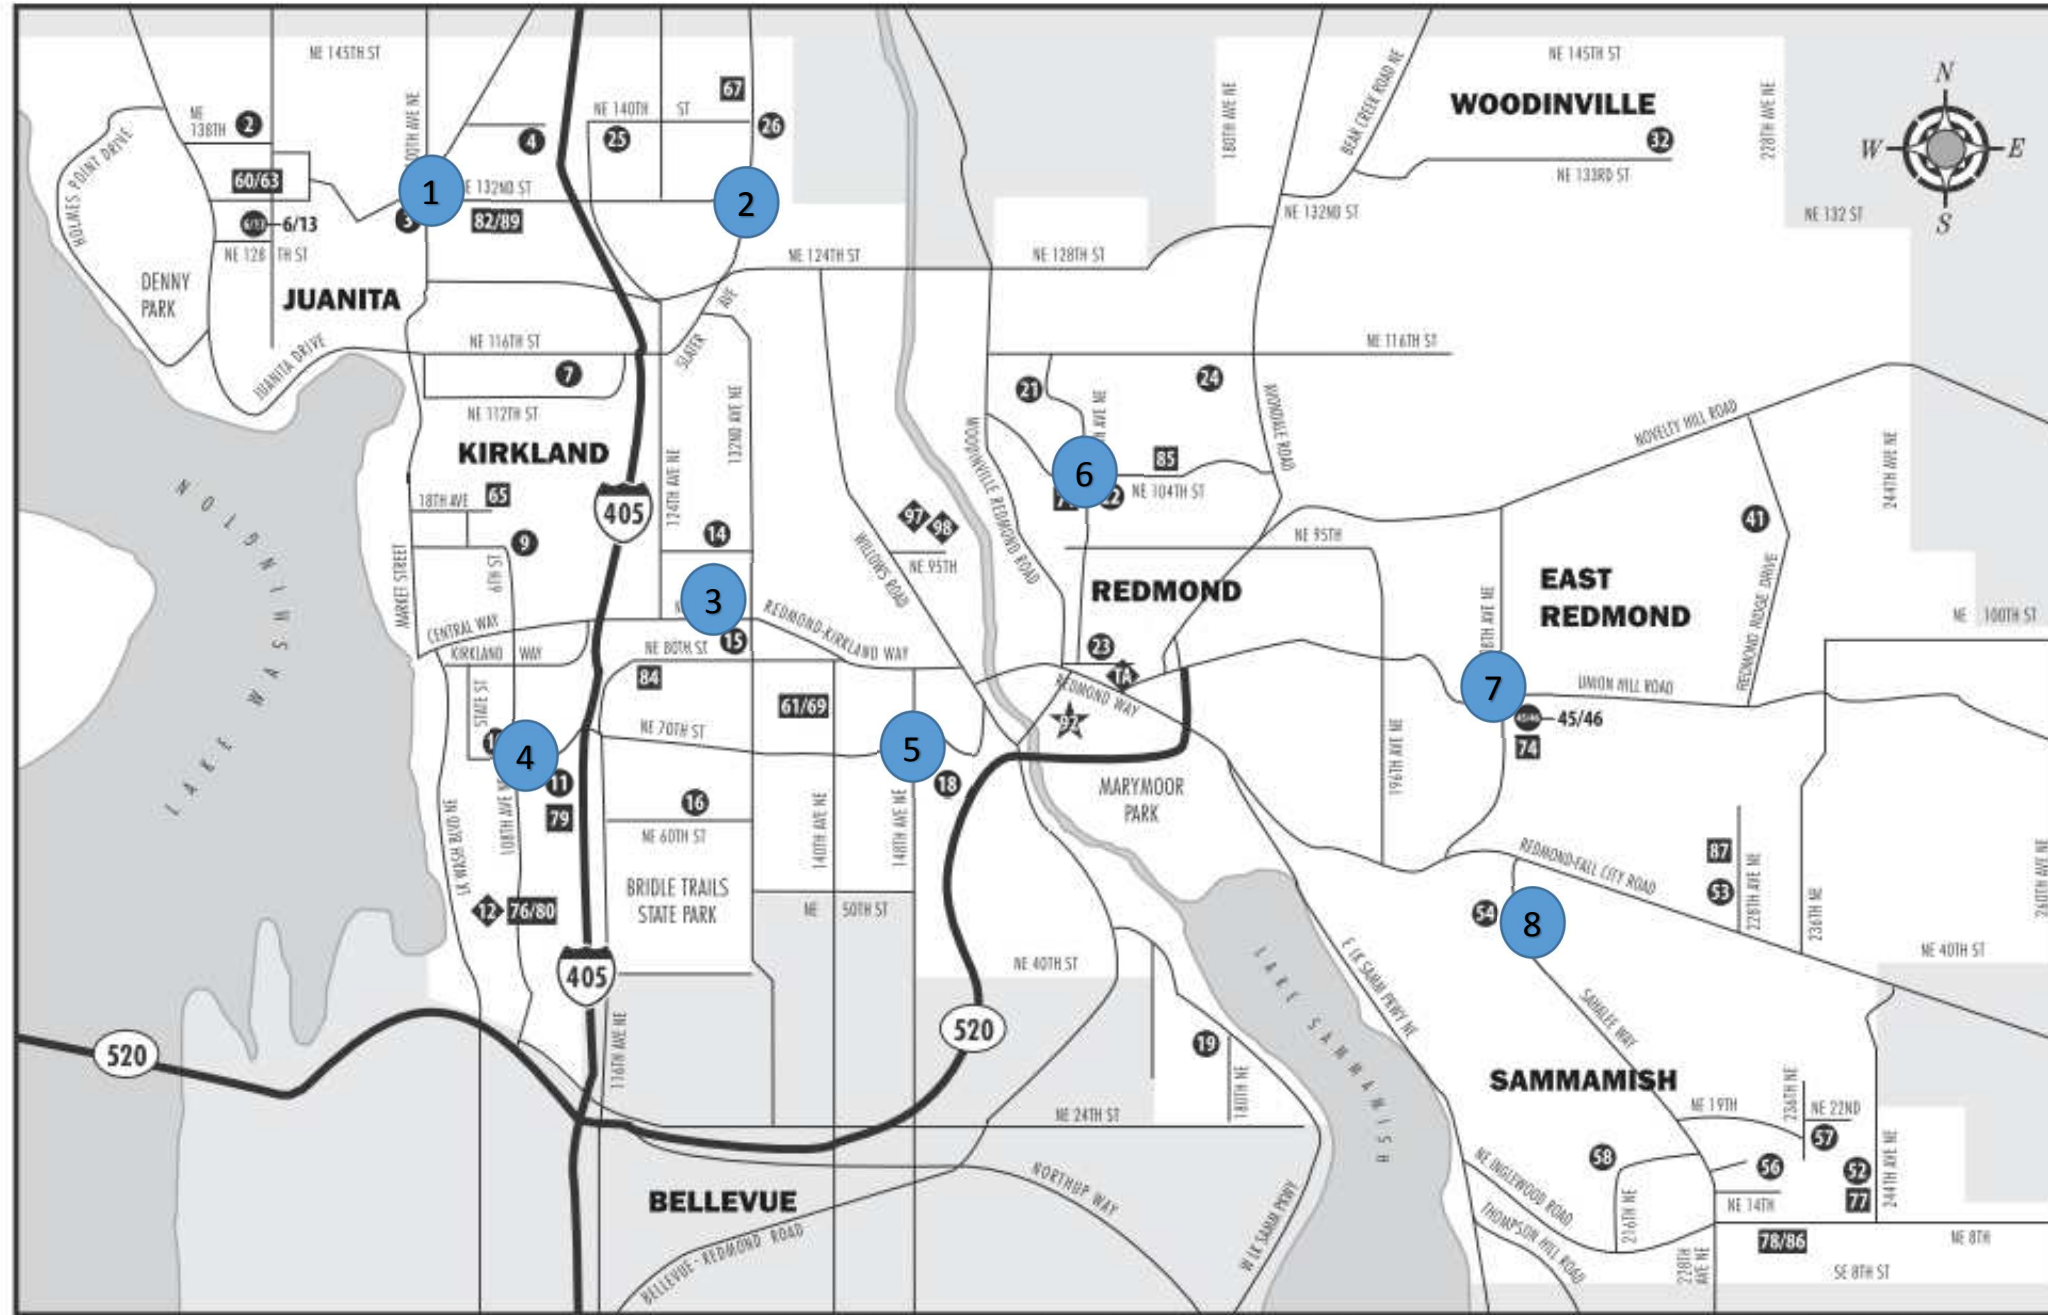

LAKE WASHINGTON SCHOOL DISTRICT

Thursday, April 21 Before and After School Sign Waving		
1	Juanita High School/Futures	NE 132 nd Street & 100 th Ave NE
2	Kamiakin MS	132 nd Ave NE & NE 132 nd Street
3	Rose Hill Elementary	NE 85 th Street & 128 th Ave NE
4	Lakeview Elementary	108 th Ave NE & NE 68 th Street
5	Rush Elementary	148 th Ave NE & Old Redmond Road
6	Mann Elementary	166 th Ave NE & NE 104 th Street NE
7	Dickinson/Explorer	NE Union Hill Road & 208 th Ave NE
8	Blackwell Elementary	Sahalee Way & NE 37 th Way

This map is intended to show general district boundaries. For more information call the **LWSD Transportation Department at (425) 936-1120**.

SYMBOL CODES:

- ★
RESOURCE CENTER/ADMINISTRATION
- ELEMENTARY SCHOOLS
- MIDDLE SCHOOLS
- HIGH SCHOOLS
- ◆
OTHER PROGRAMS