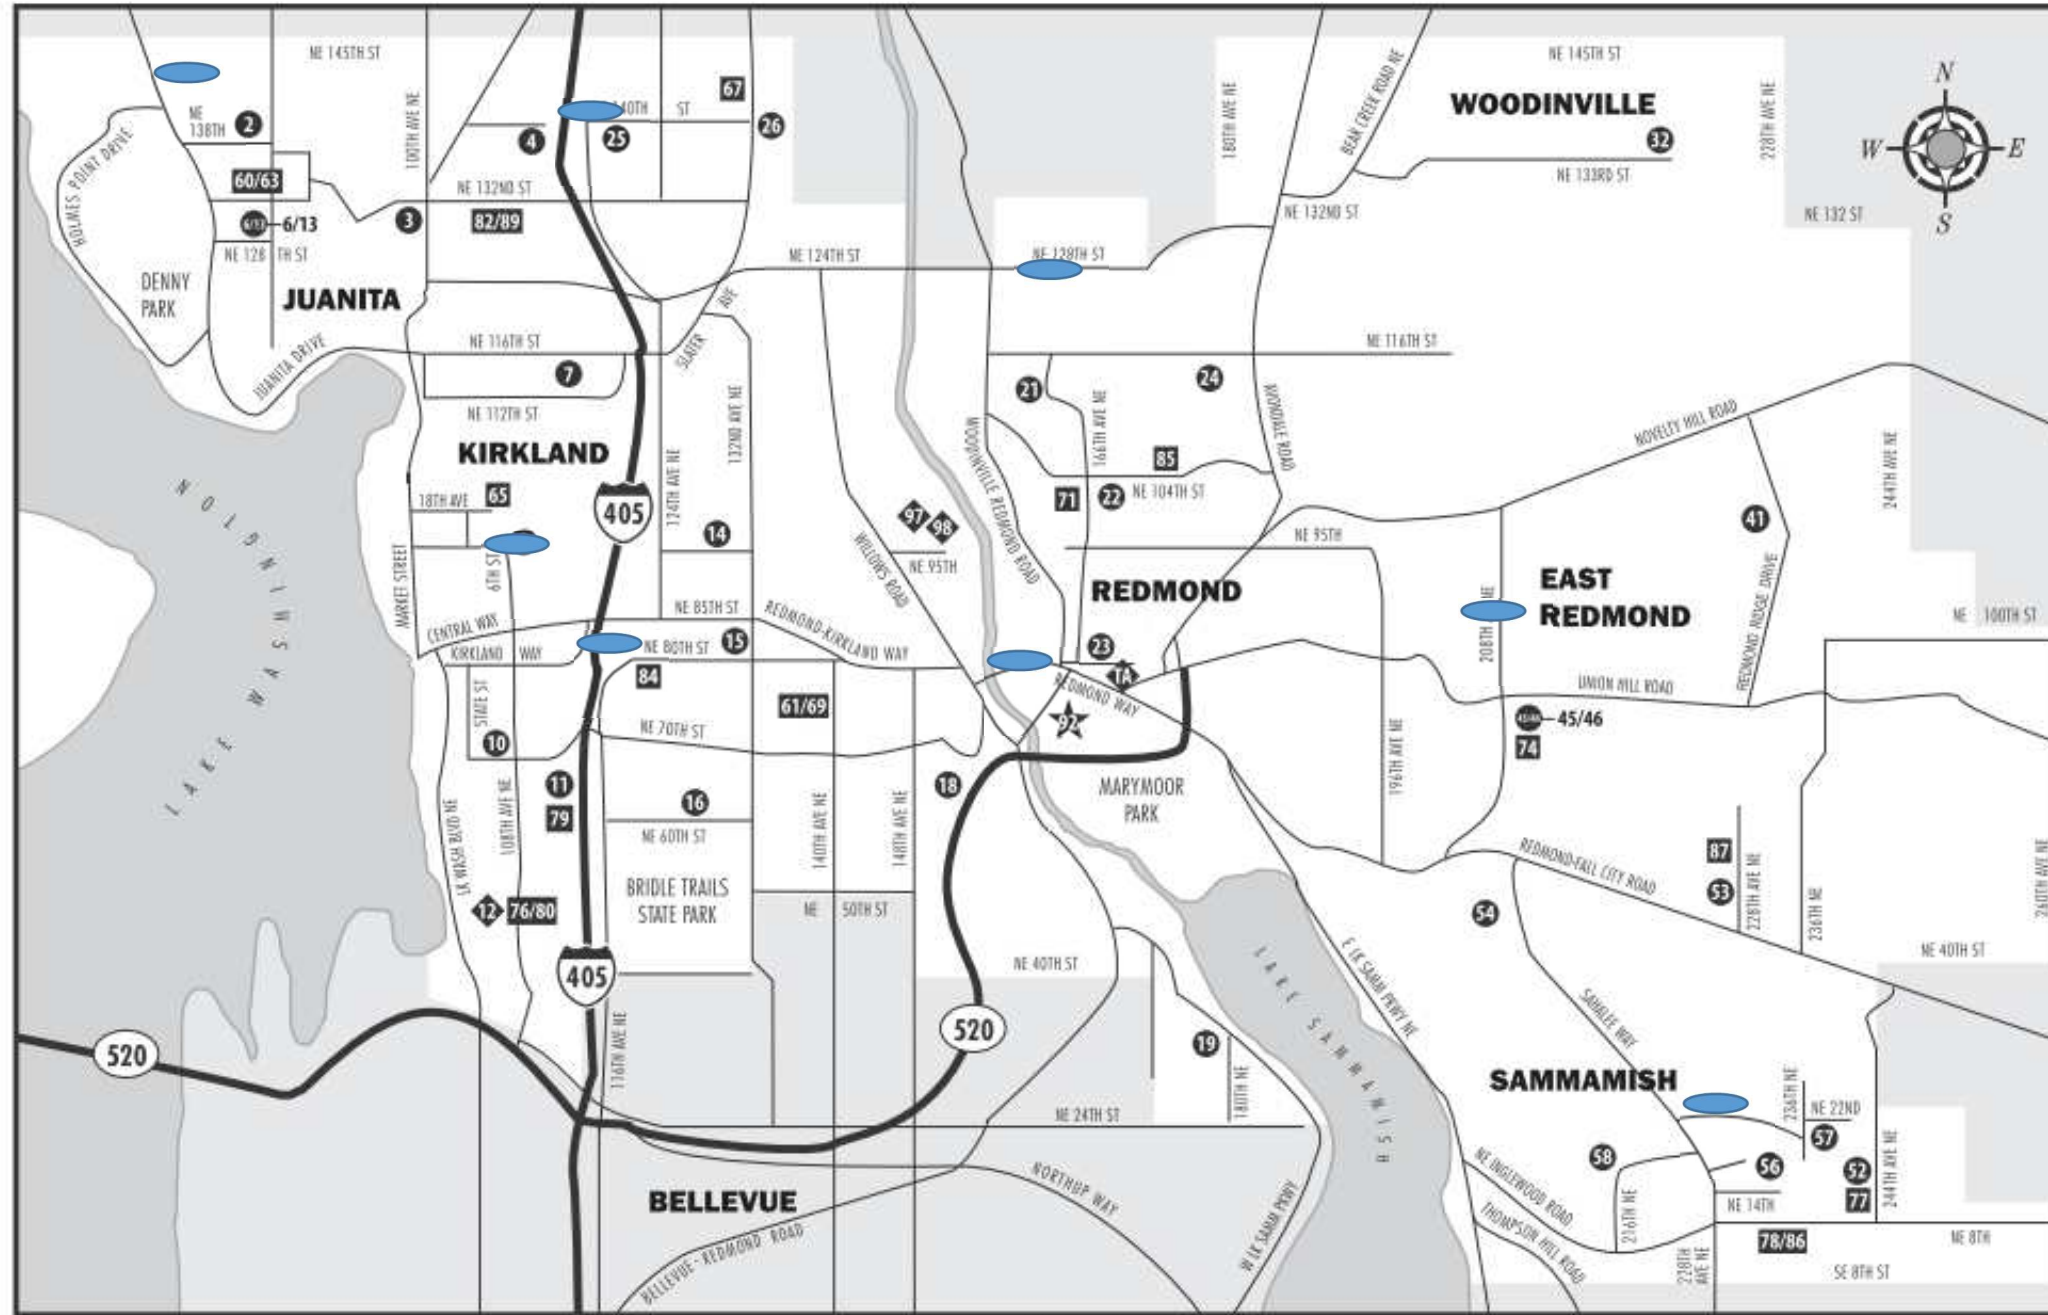

# LAKE WASHINGTON SCHOOL DISTRICT

Updated 2/2013

This map is intended to show general district boundaries. For more information call the **LWSD Transportation Department at (425) 936-1120**.

**SYMBOL CODES:**