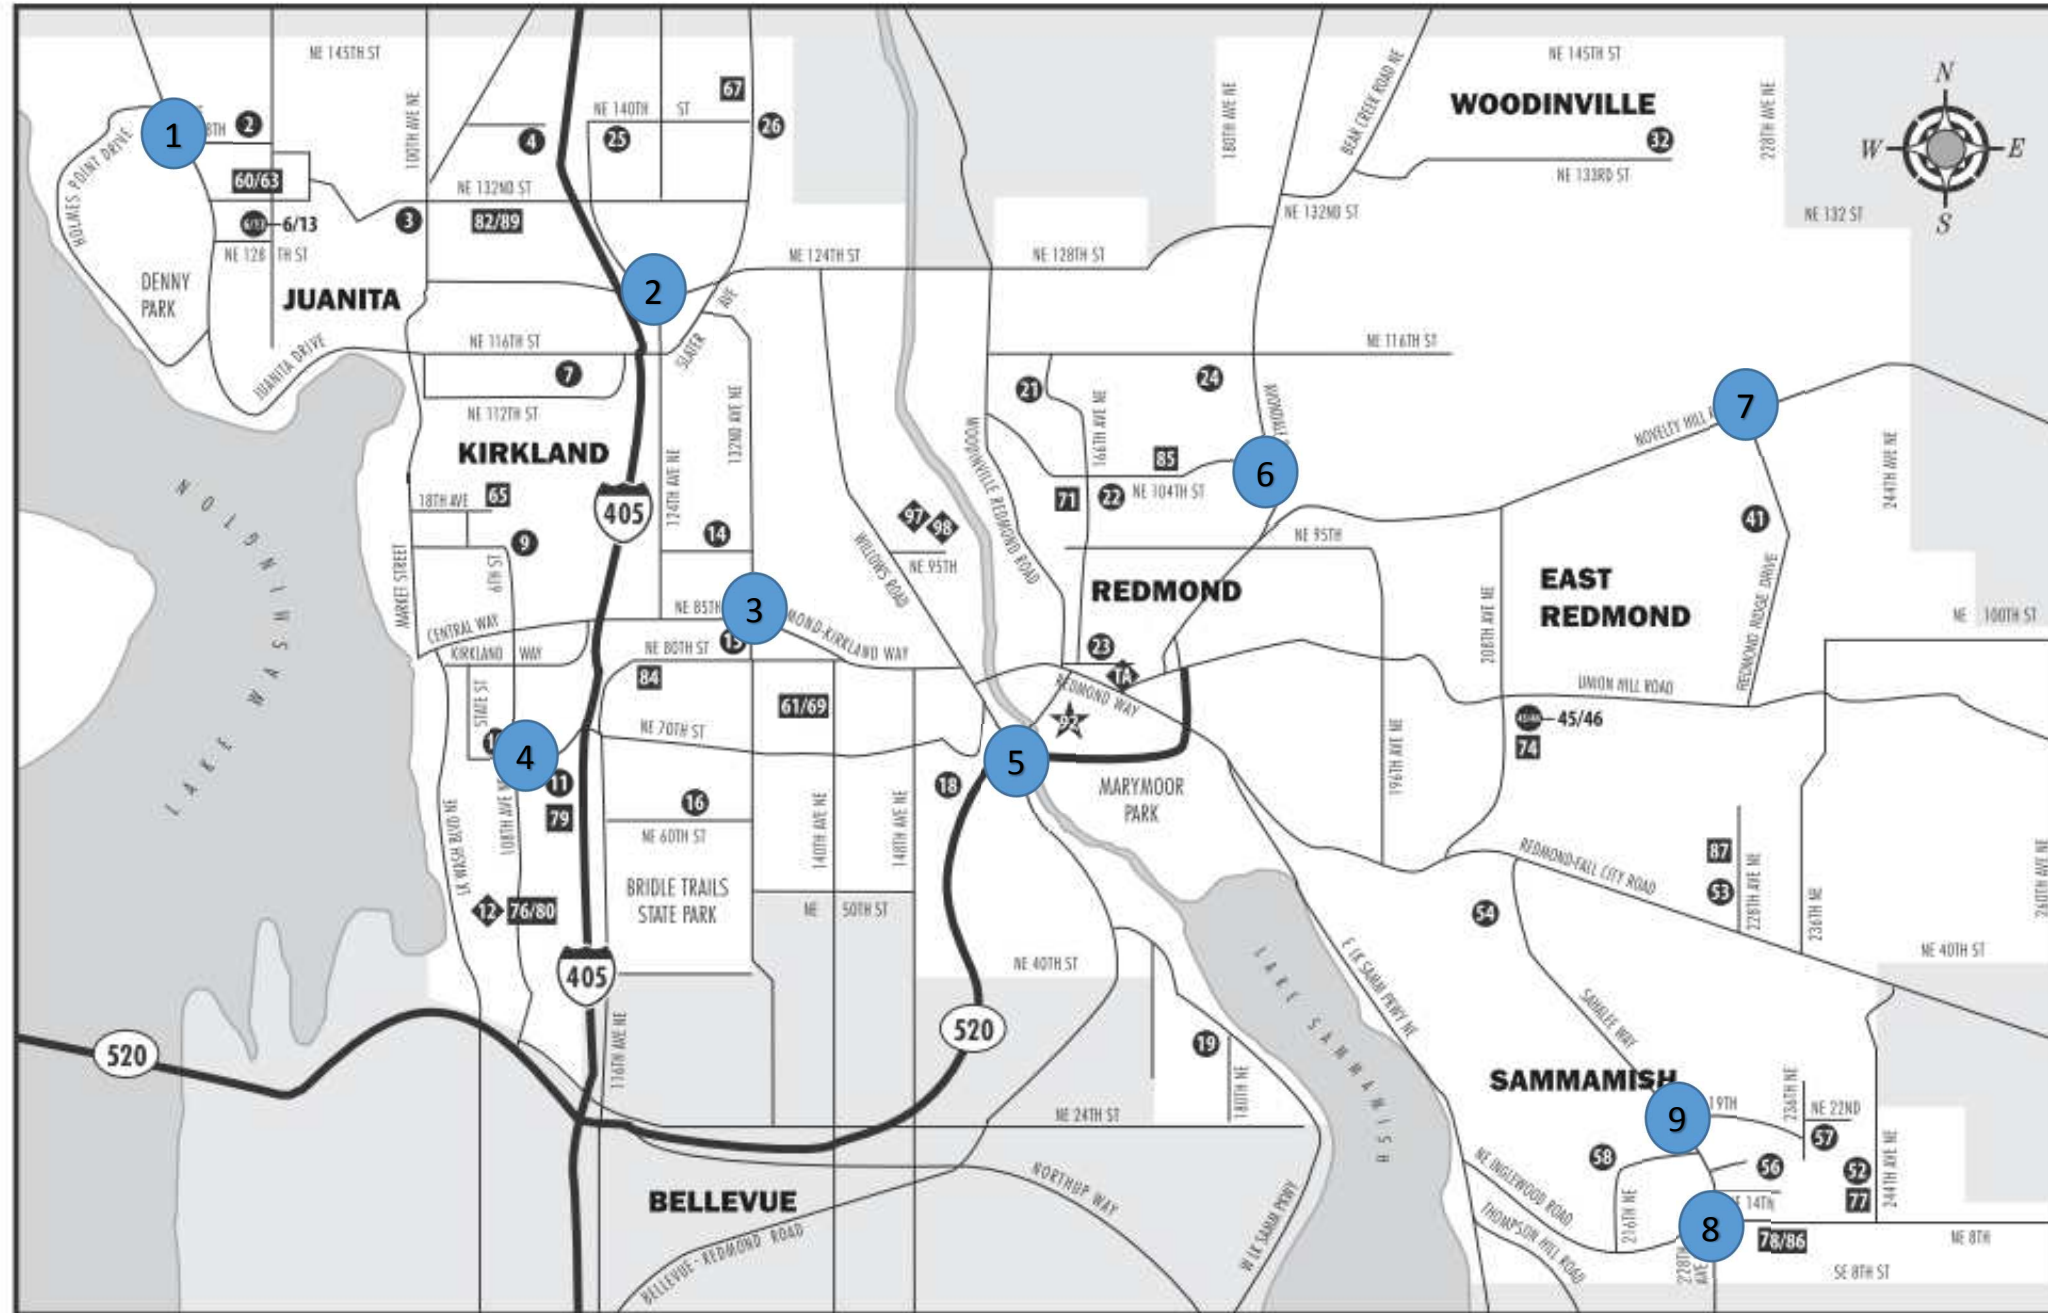

LAKE WASHINGTON SCHOOL DISTRICT

This map is intended to show general district boundaries. For more information call the **LWSD Transportation Department at (425) 936-1120**.

SYMBOL CODES:

- ★
RESOURCE CENTER/ADMINISTRATION
- ELEMENTARY SCHOOLS
- MIDDLE SCHOOLS
- HIGH SCHOOLS
- ◆
OTHER PROGRAMS

Updated 2/2013

Monday, April 25 Before and After School Sign Waving		
1	Thoreau Elementary	Juanita Drive & NE 141 st Street
2	Muir Elementary	NE 124 th & Totem Lake BLVD
3	Rose Hill MS/Stella Schola	NE 85 th Street & 132 nd Ave NE
4	EmersonHS/Emerson K-12/Northstar	108 th Ave NE & NE 68 th Street
5	Resource Center	West Lake Sammamish PKWY NE & Leary Way
6	Redmond HS	Avondale Road NE & 104 th Street NE
7	Parks Elementary	Novelty Hill Road & Cedar Park Cres NE
8	Carson Elementary	228 th Ave NE & NE 8 th Street
9	McAuliffe Elementary	228 th Ave NE & NE 19 th Drive