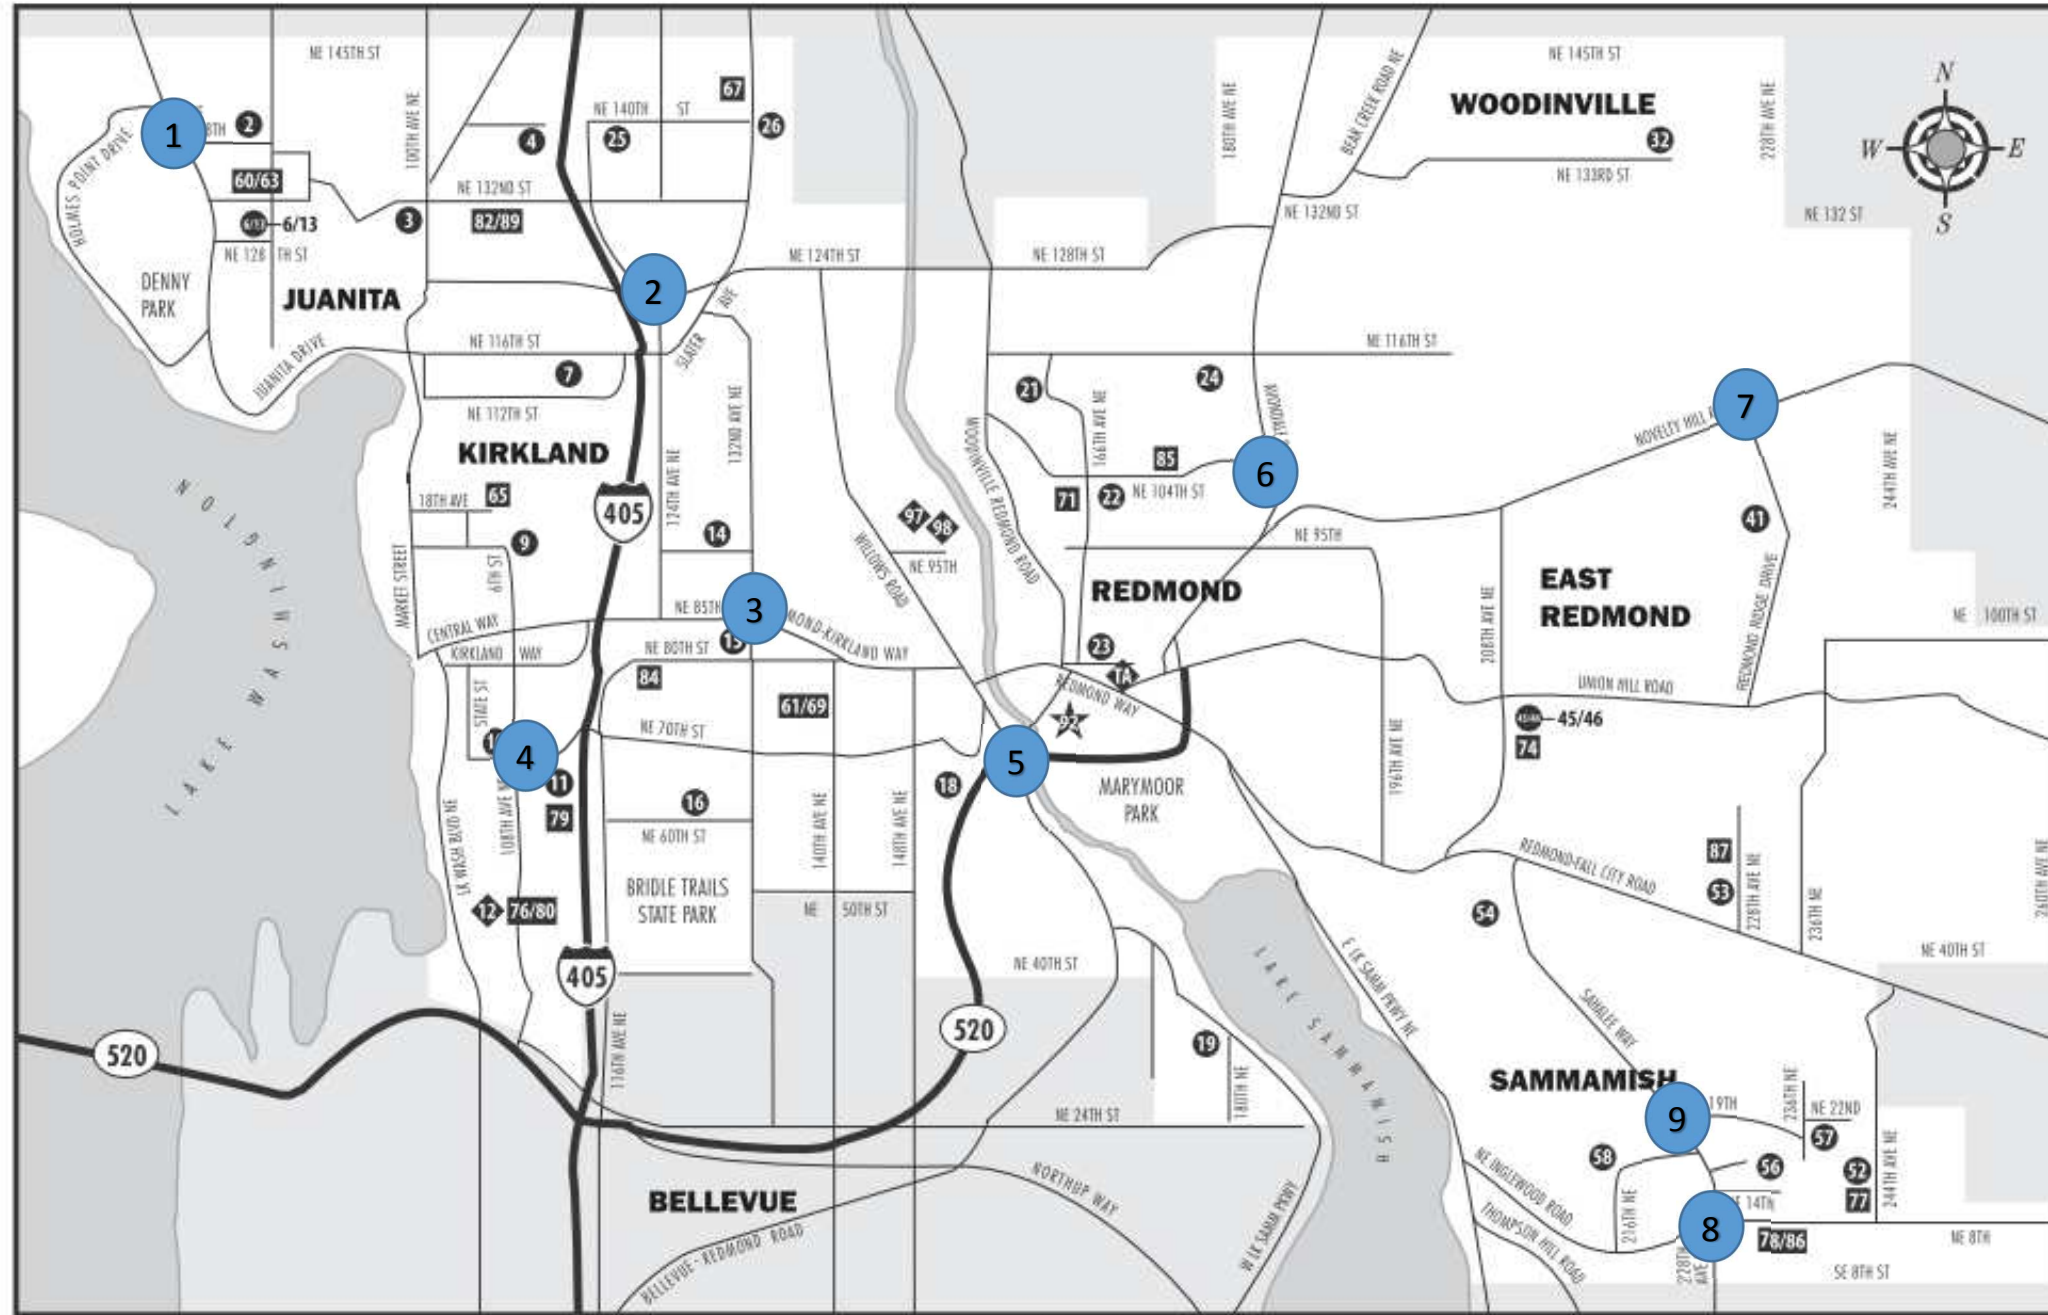

LAKE WASHINGTON SCHOOL DISTRICT

This map is intended to show general district boundaries. For more information call the **LWSD Transportation Department at (425) 936-1120**.

SYMBOL CODES:

- ★
RESOURCE CENTER/ADMINISTRATION
- ELEMENTARY SCHOOLS
- MIDDLE SCHOOLS
- HIGH SCHOOLS
- ◆
OTHER PROGRAMS

Updated 2/2013

Monday, April 25 Before and After School Sign Waving		
1	Thoreau Elementary	Juanita Drive & NE 141 st Street
2	Muir Elementary	NE 124 th & Totem Lake BLVD
3	Rose Hill MS/Stella Schola	NE 85 th Street & 132 nd Ave NE
4	EmersonHS/Emerson K-12/Northstar	108 th Ave NE & NE 68 th Street
5	Resource Center	West Lake Sammamish PKWY NE & Leary Way
6	Redmond HS	Avondale Road NE & 104 th Street NE
7	Parks Elementary	Novelty Hill Road & Cedar Park Cres NE
8	Carson Elementary	228 th Ave NE & NE 8 th Street
9	McAuliffe Elementary	228 th Ave NE & NE 19 th Drive